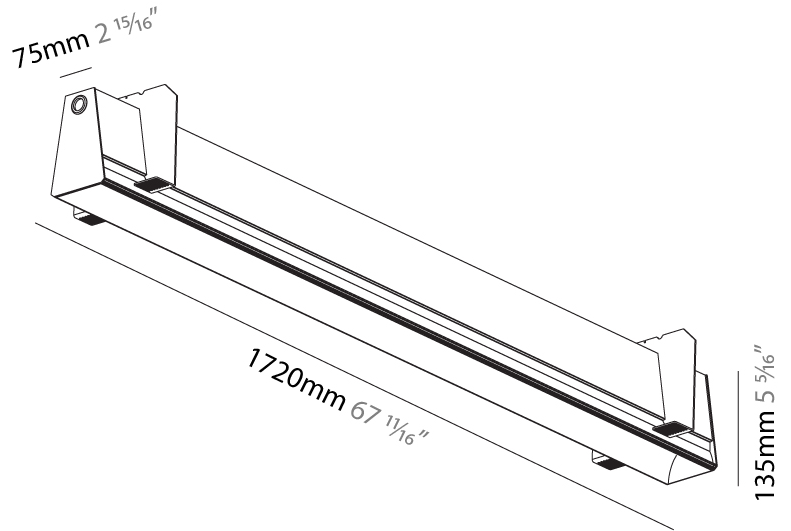

PHYSICAL

Shape: Rectangle
Length (mm): 1720
Length (in): 67 ¹¹/₁₆
Width (mm): 75
Width (in): 2 ¹⁵/₁₆
Height (mm): 135
Height (in): 5 ⁵/₁₆
Ceiling Thickness (mm): 10 / 12.5 / 15
Ceiling Thickness (in): 3/8 or 1/2 or 9/16
Min. Recessing Depth (mm): 170
Min. Recessing Depth (in): 6 ¹¹/₁₆
Light Distribution: Direct
Weight (kg): 6.812
Weight (lbs): 14.99
Diffuser: PMMA - Opal
Fixture Finish: SSR / BKV / CWI / CRY / HAB / UFT / ITA / RUA / FTG / MYG / LOD / PUS / FRO / FUP / KIA / POP / BLS / SPG / MEY / GOH / GUM / CHC / COM / ABZ / JAG / OBR / MOS / ROR
Fixture Material: Aluminum
Cut-out Measurements: 1730mm / 68 1/8" x 92mm / 3 5/8"
Upon Request: Unique Sizes Unique Ceiling Thickness

ELECTRICAL

Lamp Type: LED (Zhaga Standard)
Input Wattage (W): 30.4
Total Output Wattage (W): 24 / 19.2 (3500K)
Dimming: 0-10V Dimming / Phase Dimming (120Vac Only)
Driver Included: Yes
Driver Location: Integrated
Driver Type: Constant Current - 120 / 277Vac
Driver Class: Class 2
Input Voltage (V): 120 - 277
Constant Current (MA): 350 / 600 (3500K)

LED

Color Temperature (°K): 3000 / 3500 / 4000
Max. Delivered Lumen (lm): 2050 / 2127 / 2170
CRI: >90 CRI
Lamp Life (hrs): 50000
Upon Request: Special Color Temperature RGB-W Tunable White CRI (no minimum qty) price increase + longer lead time

OPTICAL

RATINGS AND CERTIFICATIONS

Certified By: Certified for North American Standards
IP rating: IP20