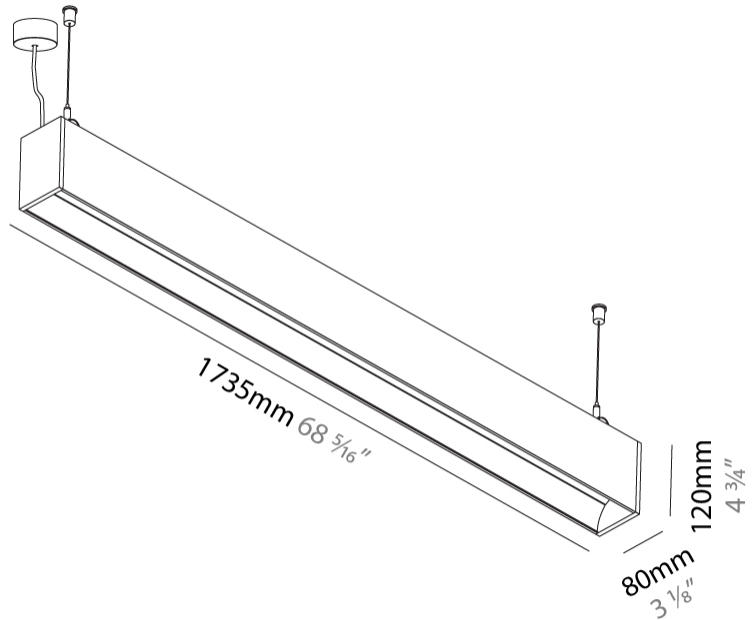

GENERAL

Series: Groove
Subseries: Groove Square
Brand: Prolight
Division: Architectural
Mounting Type: Suspension
Mounting Location: Ceiling
Subcategory: Profile

PHYSICAL

Shape: Rectangle
Length (mm): 1735
Length (in): 68 5/16
Width (mm): 80
Width (in): 3 1/8
Height (mm): 120
Height (in): 4 3/4
Max. Overall Height (mm): 2120
Max. Overall Height (in): 83 7/16
Light Distribution: Direct
Weight (kg): 7.787
Weight (lbs): 17.167
Diffuser: PMMA - Opal
Fixture Finish: ANA / SSR / BKV / CWI / CRY / HAB / MSR / UFT / ITA / RUA / OGR / FTG / MYG / RWR / LOD / PUS / FRO / FUP / KIA / POP / BLS / SPG / MEY / GOH / GUM / CHC / COM / ABZ / JAG / OBR / MOS / ROR
Fixture Material: Aluminum
Cable Details: 2000mm or 4000mm Transparent Cable
Upon Request: Cable colour - White / Black / Orange / Red

ELECTRICAL

Lamp Type: LED (Zhaga Standard)
Input Wattage (W): 30.4
Total Output Wattage (W): 24 / 19.2 (3500K)
Dimming: 0-10V Dimming / Phase Dimming (120Vac Only)
Driver Included: Yes
Driver Location: Integrated
Driver Type: Constant Current - 120 / 277Vac
Driver Class: Class 2
Input Voltage (V): 120 - 277
Constant Current (MA): 350 / 600 (3500K)

LED

Color Temperature (°K): 3000 / 3500 / 4000
Max. Delivered Lumen (lm): 2050 / 2127 / 2170
CRI: >90 CRI
Lamp Life (hrs): 50000

OPTICAL

RATINGS AND CERTIFICATIONS

Certified By: Certified for North American Standards
IP rating: IP20