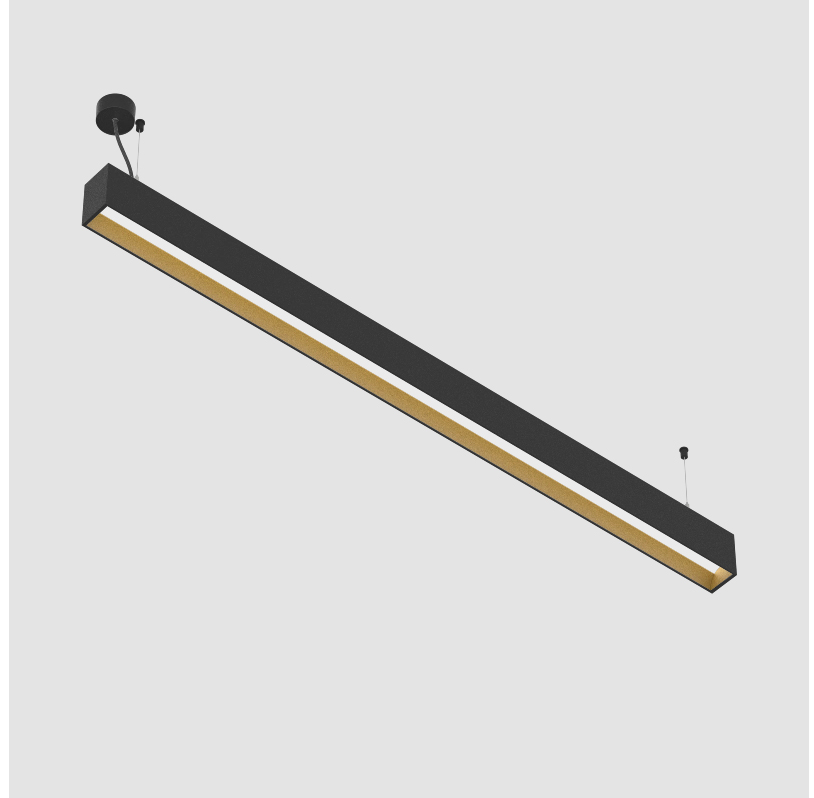

GENERAL

Series: Groove
Subseries: Groove Square
Brand: Prolight
Division: Architectural
Mounting Type: Suspension
Mounting Location: Ceiling
Subcategory: Profile

PHYSICAL

Shape: Rectangle
Length (mm): 1735
Length (in): 68 5/16
Width (mm): 80
Width (in): 3 1/8
Height (mm): 120
Height (in): 4 3/4
Max. Overall Height (mm): 2120
Max. Overall Height (in): 83 7/16
Light Distribution: Direct
Weight (kg): 7.787
Weight (lbs): 17.167
Diffuser: PMMA - Opal
Fixture Finish: ANA / SSR / BKV / CWI / CRY / HAB / MSR / UFT / ITA / RUA / OGR / FTG / MYG / RWR / LOD / PUS / FRO / FUP / KIA / POP / BLS / SPG / MEY / GOH / GUM / CHC / COM / ABZ / JAG / OBR / MOS / ROR
Fixture Material: Aluminum
Cable Details: 2000mm or 4000mm Transparent Cable
Upon Request: Cable colour - White / Black / Orange / Red

ELECTRICAL

Lamp Type: LED (Zhaga Standard)
Input Wattage (W): 30.4
Total Output Wattage (W): 24 / 19.2 (3500K)
Dimming: 0-10V Dimming / Phase Dimming (120Vac Only)
Driver Included: Yes
Driver Location: Integrated
Driver Type: Constant Current - 120 / 277Vac
Driver Class: Class 2
Input Voltage (V): 120 - 277
Constant Current (MA): 350 / 600 (3500K)

LED

Color Temperature (°K): 3000 / 3500 / 4000
Max. Delivered Lumen (lm): 2050 / 2127 / 2170
CRI: >90 CRI
Lamp Life (hrs): 50000

OPTICAL

RATINGS AND CERTIFICATIONS

Certified By: Certified for North American Standards
IP rating: IP20